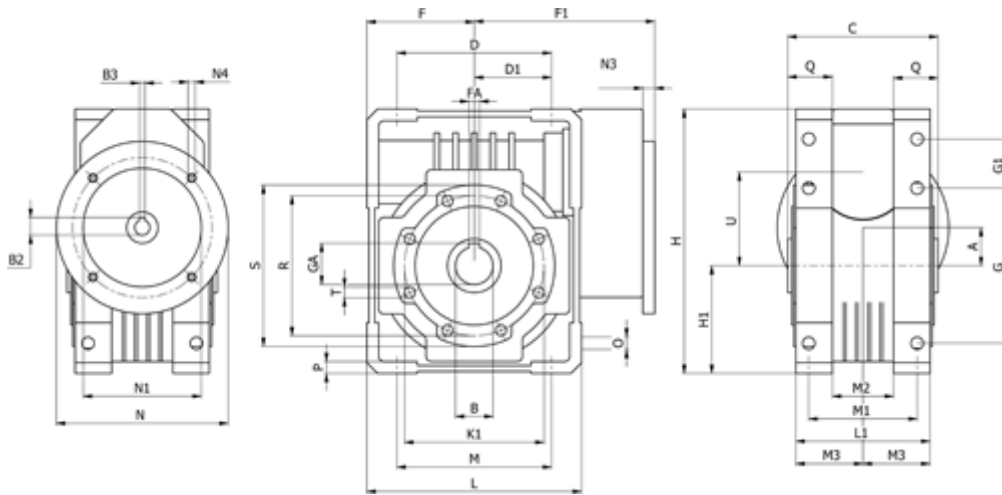

Data Sheet

Article number: 3921110030735

Description: Worm gear
WR 110-U-30-90B5, without lubrication

Measures

A = 110.10	F = 125	L = 250	N2 = 130	T = M12x19
B = 42	F1 = 204	L1 = 143	N3 = 0.0	U = 130
B1 E7 = 24	FA = 12	M = 184	N4 = M10x15	
B2 = 27.3	G = 184	M1 = 115	O = 14.0	
B3 H9 = 8	G1 = 58.0	M2 = 69	P = 14	
C = 155	GA = 45.3	M3 = 73.0	Q = 45	
D = 174.0	H = 308.0	N = 200	R = 165	
D1 = 82.0	H1 = 125.0	N1 = 165	S = 200	